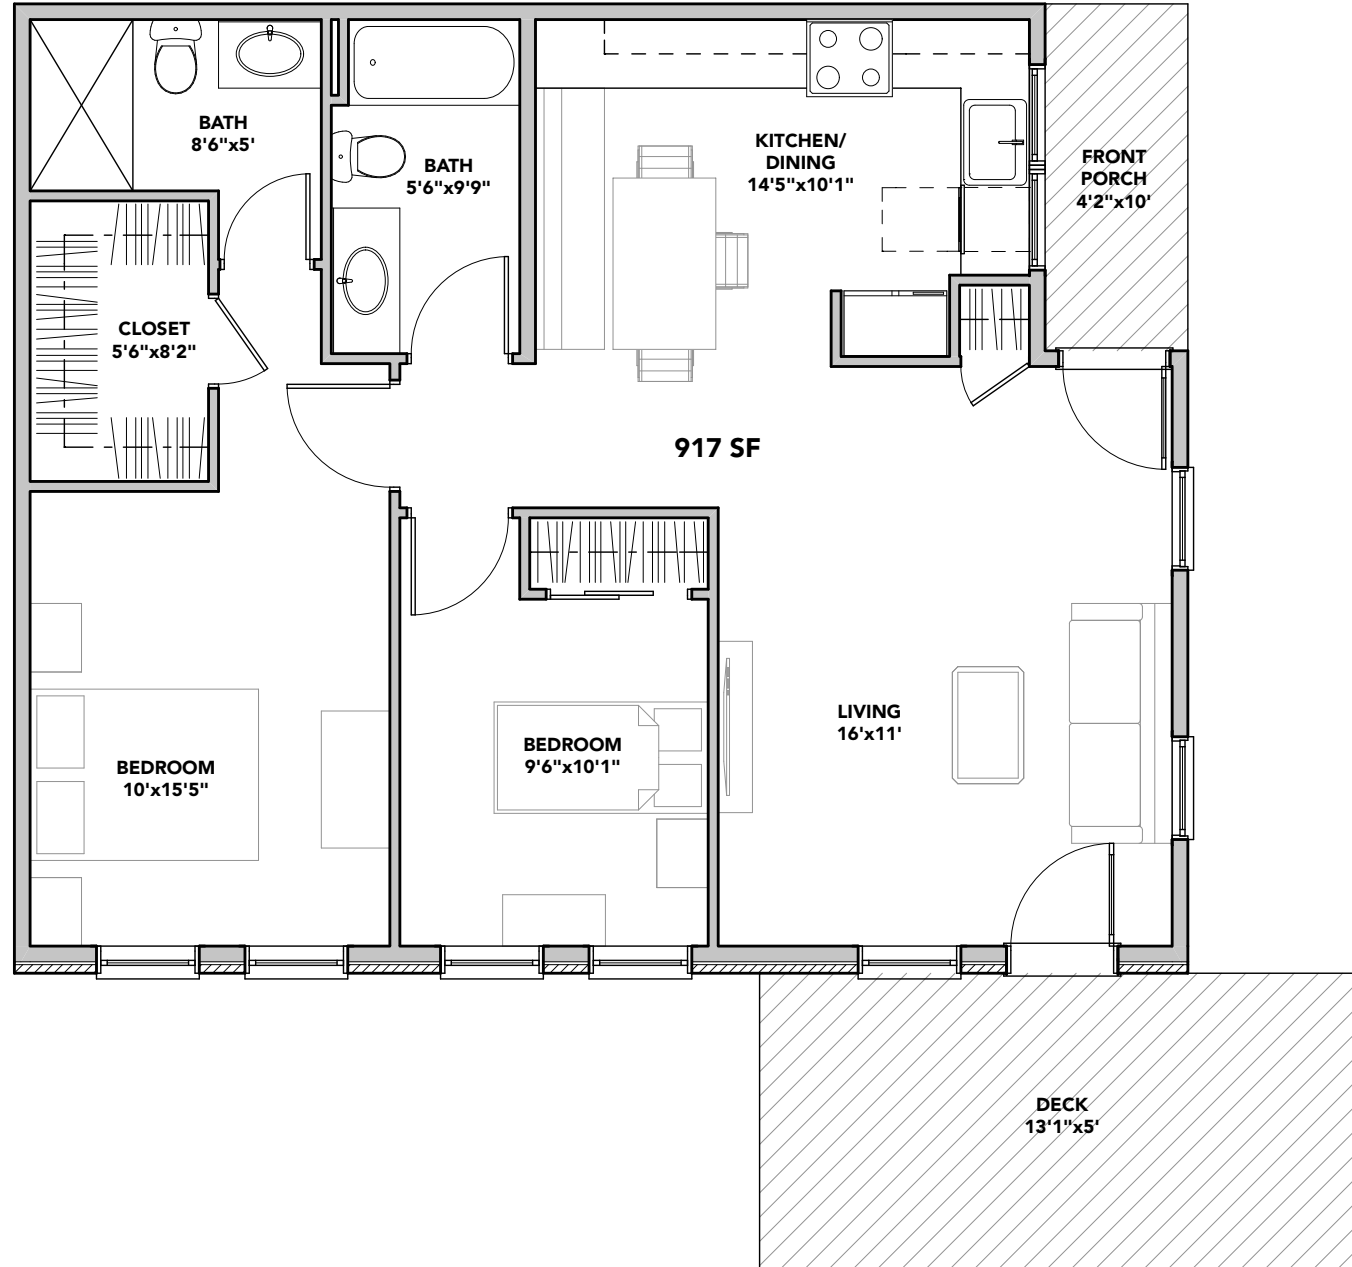

WASHINGTON VILLAGE

1215 Cedar Avenue
Boulder, CO 80304
www.washington-village.com
303.449.3232

BROADWAY ONE SOUTH B1-S

All room dimensions are approximate, shows to the maximum of each room, and are subject to field verification. Some features may vary.