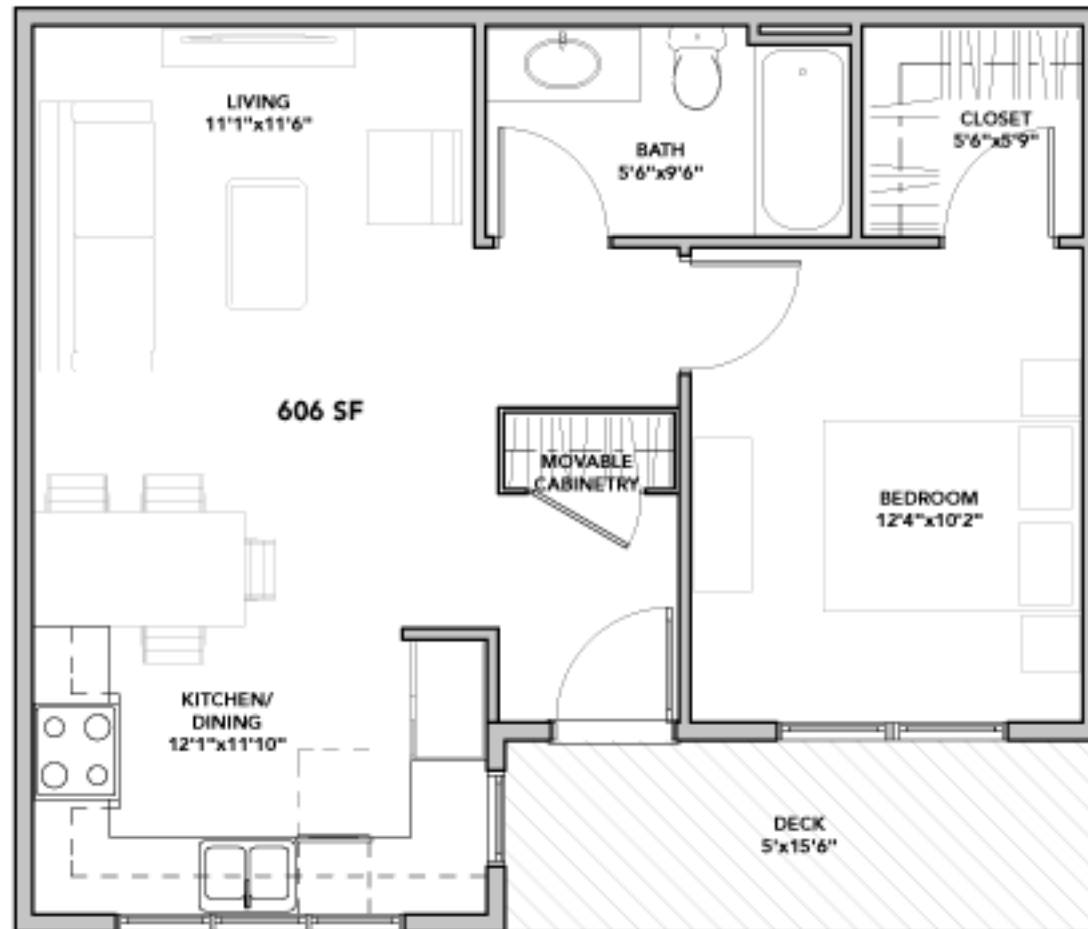

WASHINGTON VILLAGE

1215 Cedar Avenue
Boulder, CO 80304
www.washington-village.com
303.449.3232

BROADWAY TWO SOUTH B2-S

All room dimensions are approximate, shown to the maximum of each room, and are subject to field verification. Some features may vary.