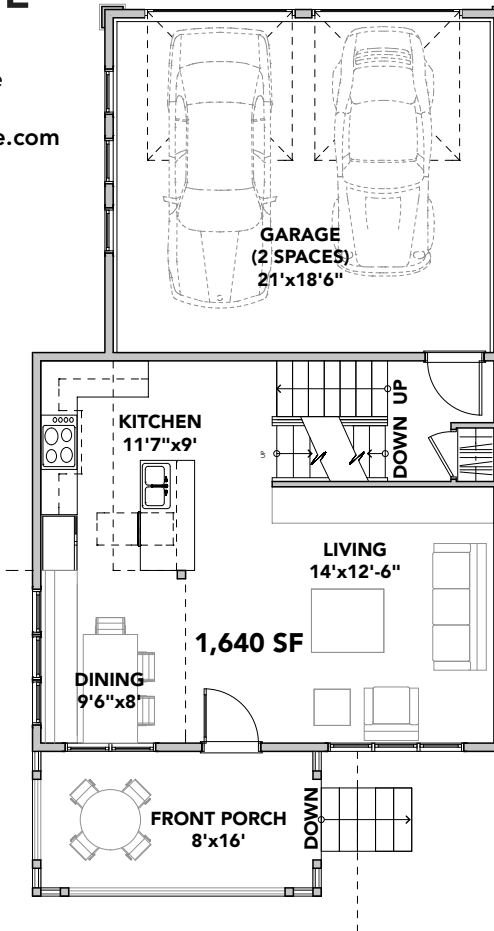

WASHINGTON VILLAGE

1215 Cedar Avenue
Boulder, CO 80304
www.washington-village.com
303.449.3232

All room dimensions are approximate, shows to the maximum of each room, and are subject to field verification. Some features may vary.