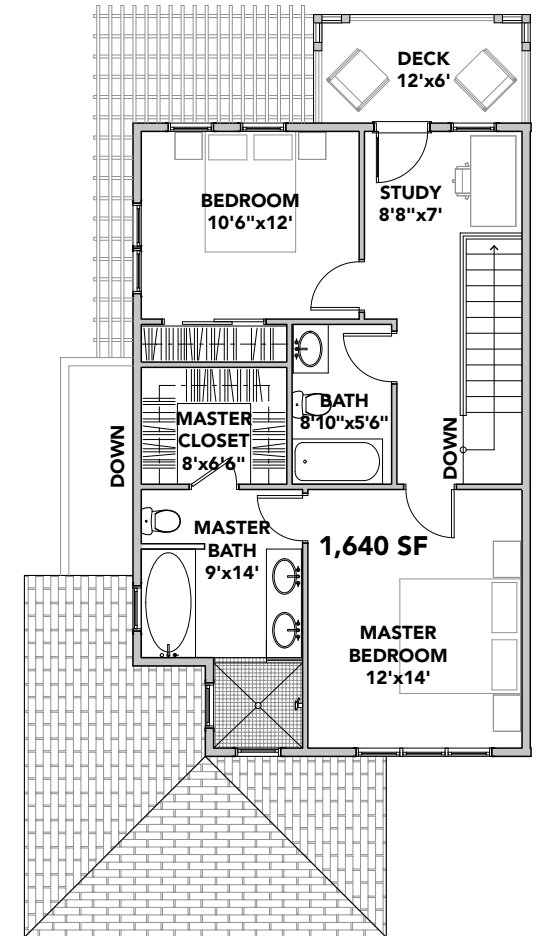

WASHINGTON VILLAGE

1215 Cedar Avenue
Boulder, CO 80304
www.washington-village.com
303.449.3232

All room dimensions are approximate, shows to the maximum of each room, and are subject to field verification. Some features may vary.