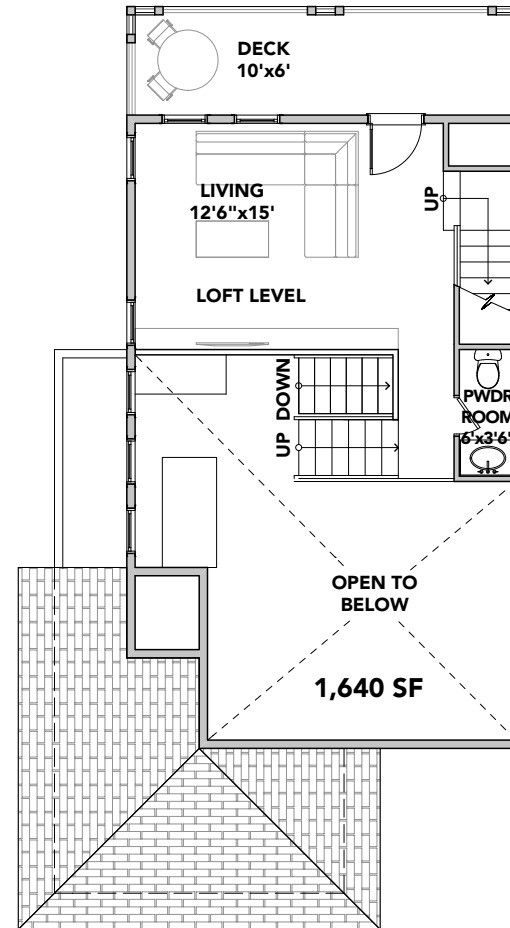

WASHINGTON VILLAGE

1215 Cedar Avenue
Boulder, CO 80304
www.washington-village.com
303.449.3232

All room dimensions are approximate, shows to the maximum of each room, and are subject to field verification. Some features may vary.