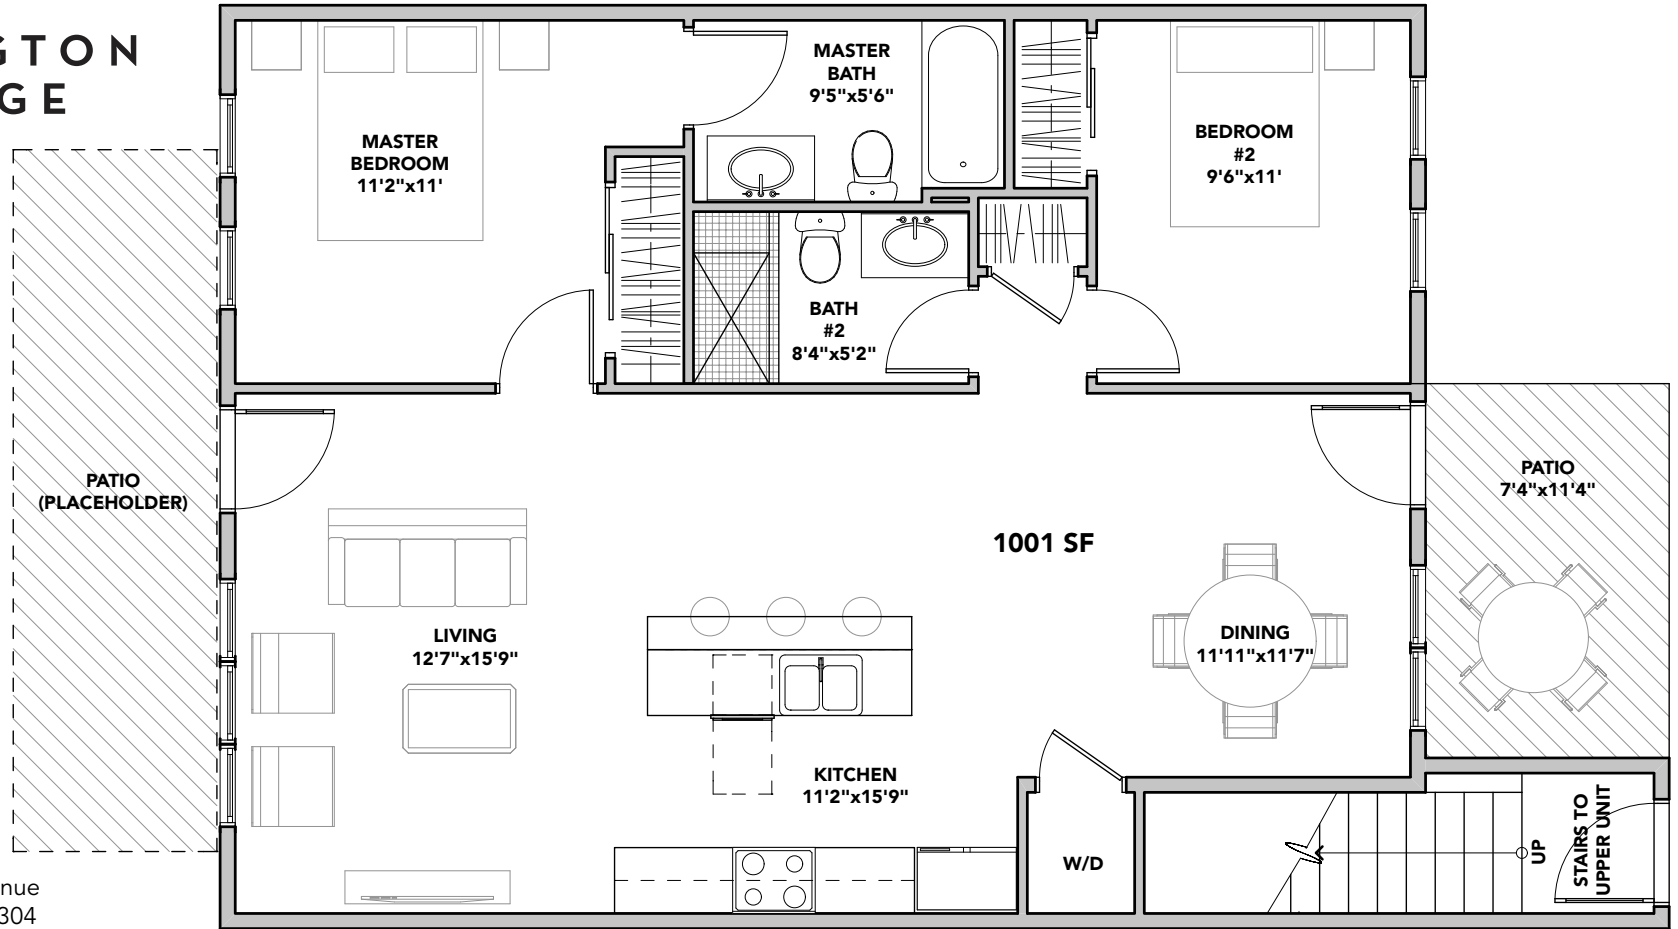

WASHINGTON VILLAGE

MAPLE TWO LOWER M2-L

1215 Cedar Avenue
Boulder, CO 80304
www.washington-village.com
303.449.3232

All room dimensions are approximate, shows to the maximum of each room, and are subject to field verification. Some features may vary.