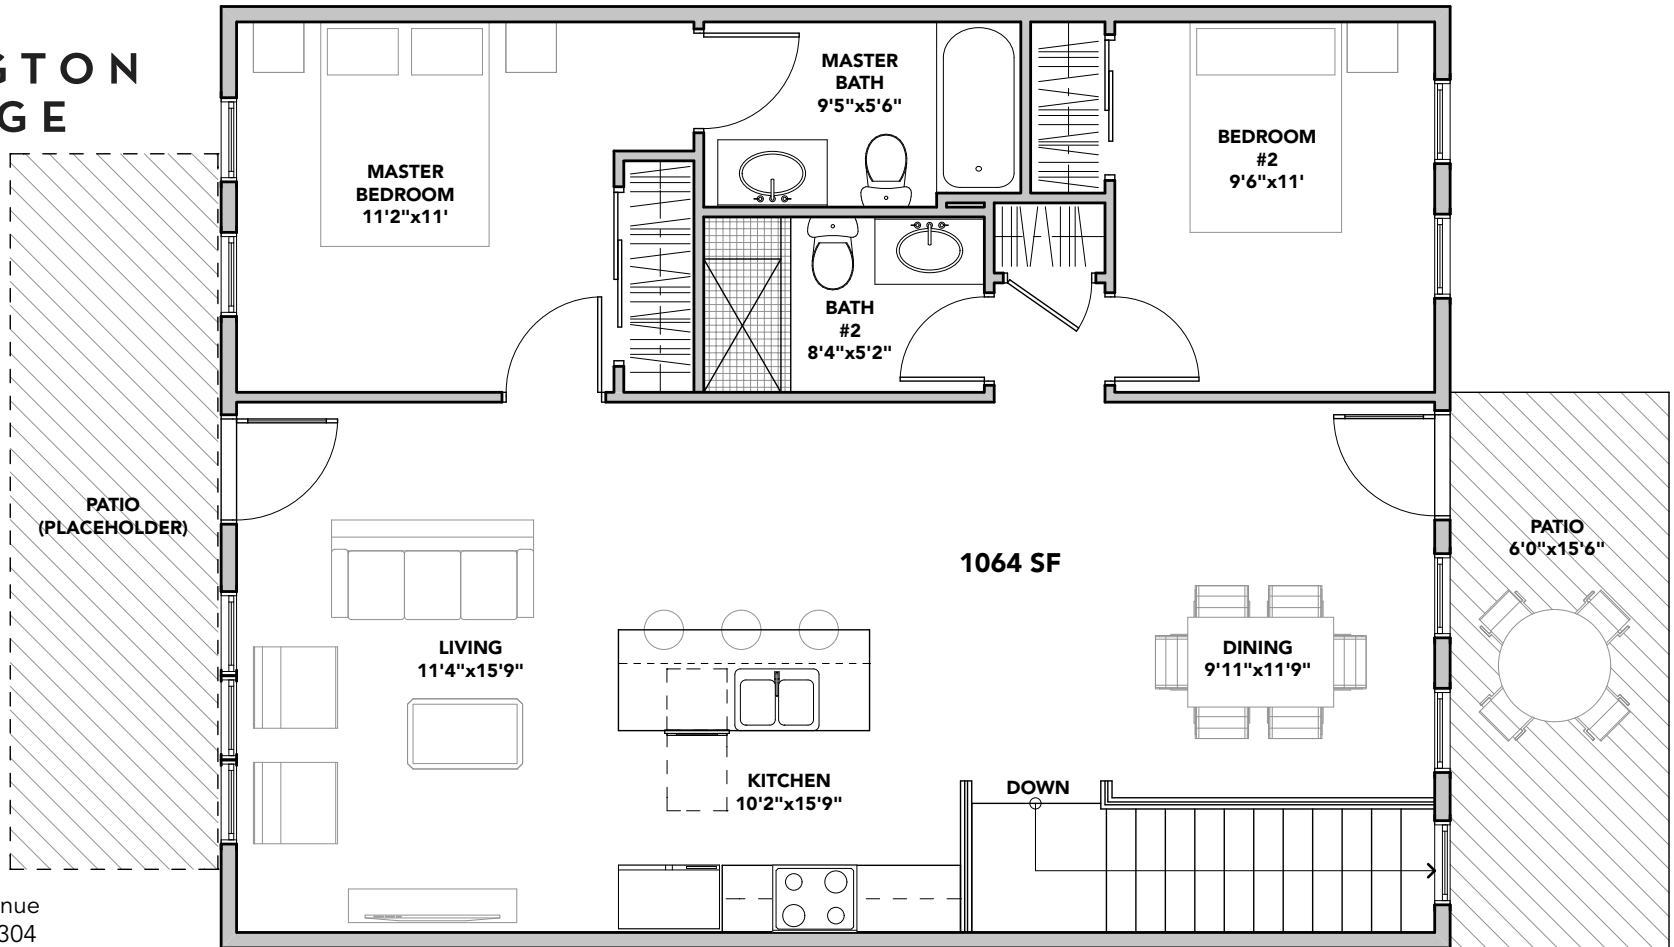

WASHINGTON VILLAGE

MAPLE THREE UPPER M3-U

1215 Cedar Avenue
Boulder, CO 80304
www.washington-village.com
303.449.3232

All room dimensions are approximate, shows to the maximum of each room, and are subject to field verification. Some features may vary.