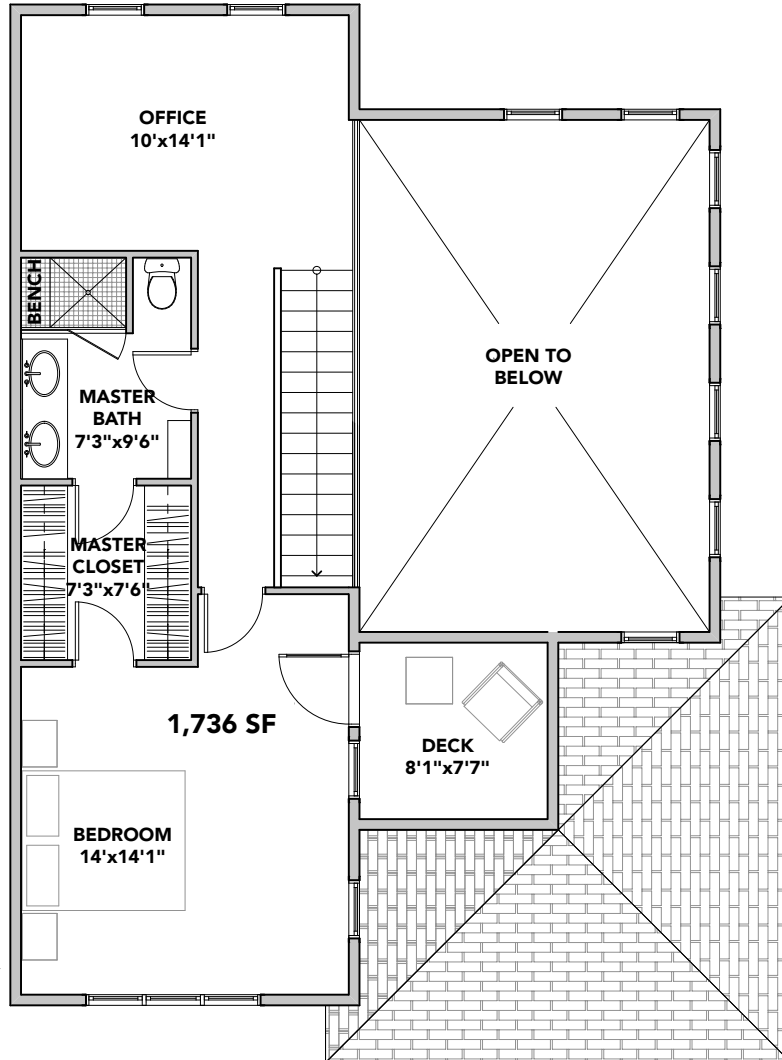

WASHINGTON VILLAGE

MAPLE ONE EAST

1215 Cedar Avenue
Boulder, CO 80304
www.washington-village.com
303.449.3232

All room dimensions are approximate, shows to the maximum of each room, and are subject to field verification. Some features may vary.