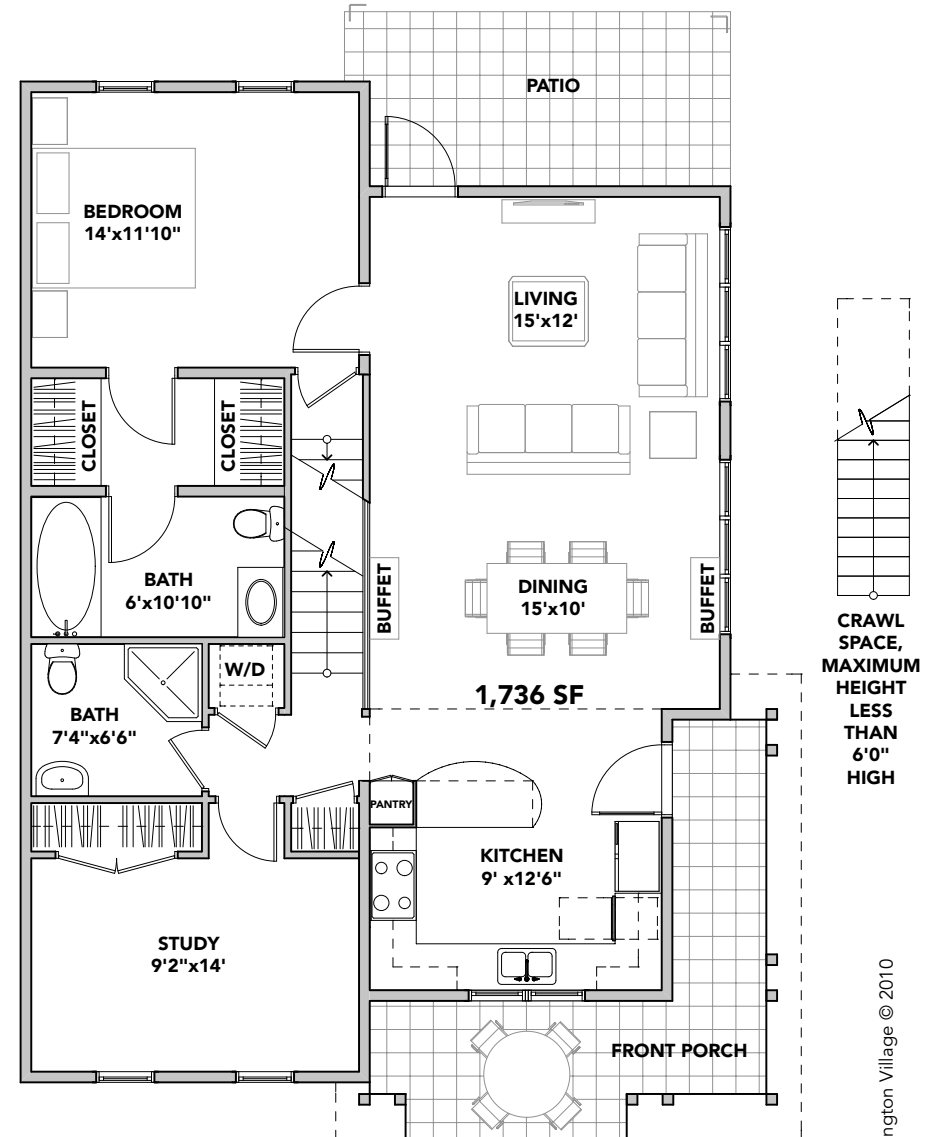

WASHINGTON VILLAGE

MAPLE ONE EAST

1215 Cedar Avenue
Boulder, CO 80304
www.washington-village.com
303.449.3232

All room dimensions are approximate, shows to the maximum of each room, and are subject to field verification. Some features may vary.